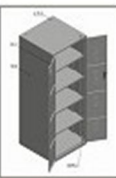

Battery Cabinet

2V

2V vertical four-layer cabinet

2V vertical four-layer cabinet (24pcs batteries)

2V horizontal eight-layer cabinet

2V horizontal eight-layer cabinet (24pcs batteries)

12V

12V vertical five-layer cabinet

12V vertical five-layer cabinet (20pcs batteries)

FT Series Battery Cabinet

FT vertical double-layer cabinet

FT vertical double-layer cabinet (8pcs batteries)