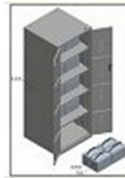

Battery Cabinet

2V

2V vertical four-layer cabinet

2V vertical four-layer cabinet (24pcs batteries)

2V horizontal eight-layer cabinet

2V horizontal eight-layer cabinet (24pcs batteries)

12V

12V vertical five-layer cabinet

12V vertical five-layer cabinet (20pcs batteries)

FT Series Battery Cabinet

FT vertical double-layer cabinet

FT vertical double-layer cabinet (8pcs batteries)