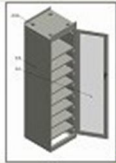

Battery Cabinet

2V

2V vertical four-layer cabinet

2V vertical four-layer cabinet (24pcs batteries)

2V horizontal eight-layer cabinet

2V horizontal eight-layer cabinet (24pcs batteries)

12V

12V vertical five-layer cabinet

12V vertical five-layer cabinet (20pcs batteries)

FT Series Battery Cabinet

FT vertical double-layer cabinet

FT vertical double-layer cabinet (8pcs batteries)